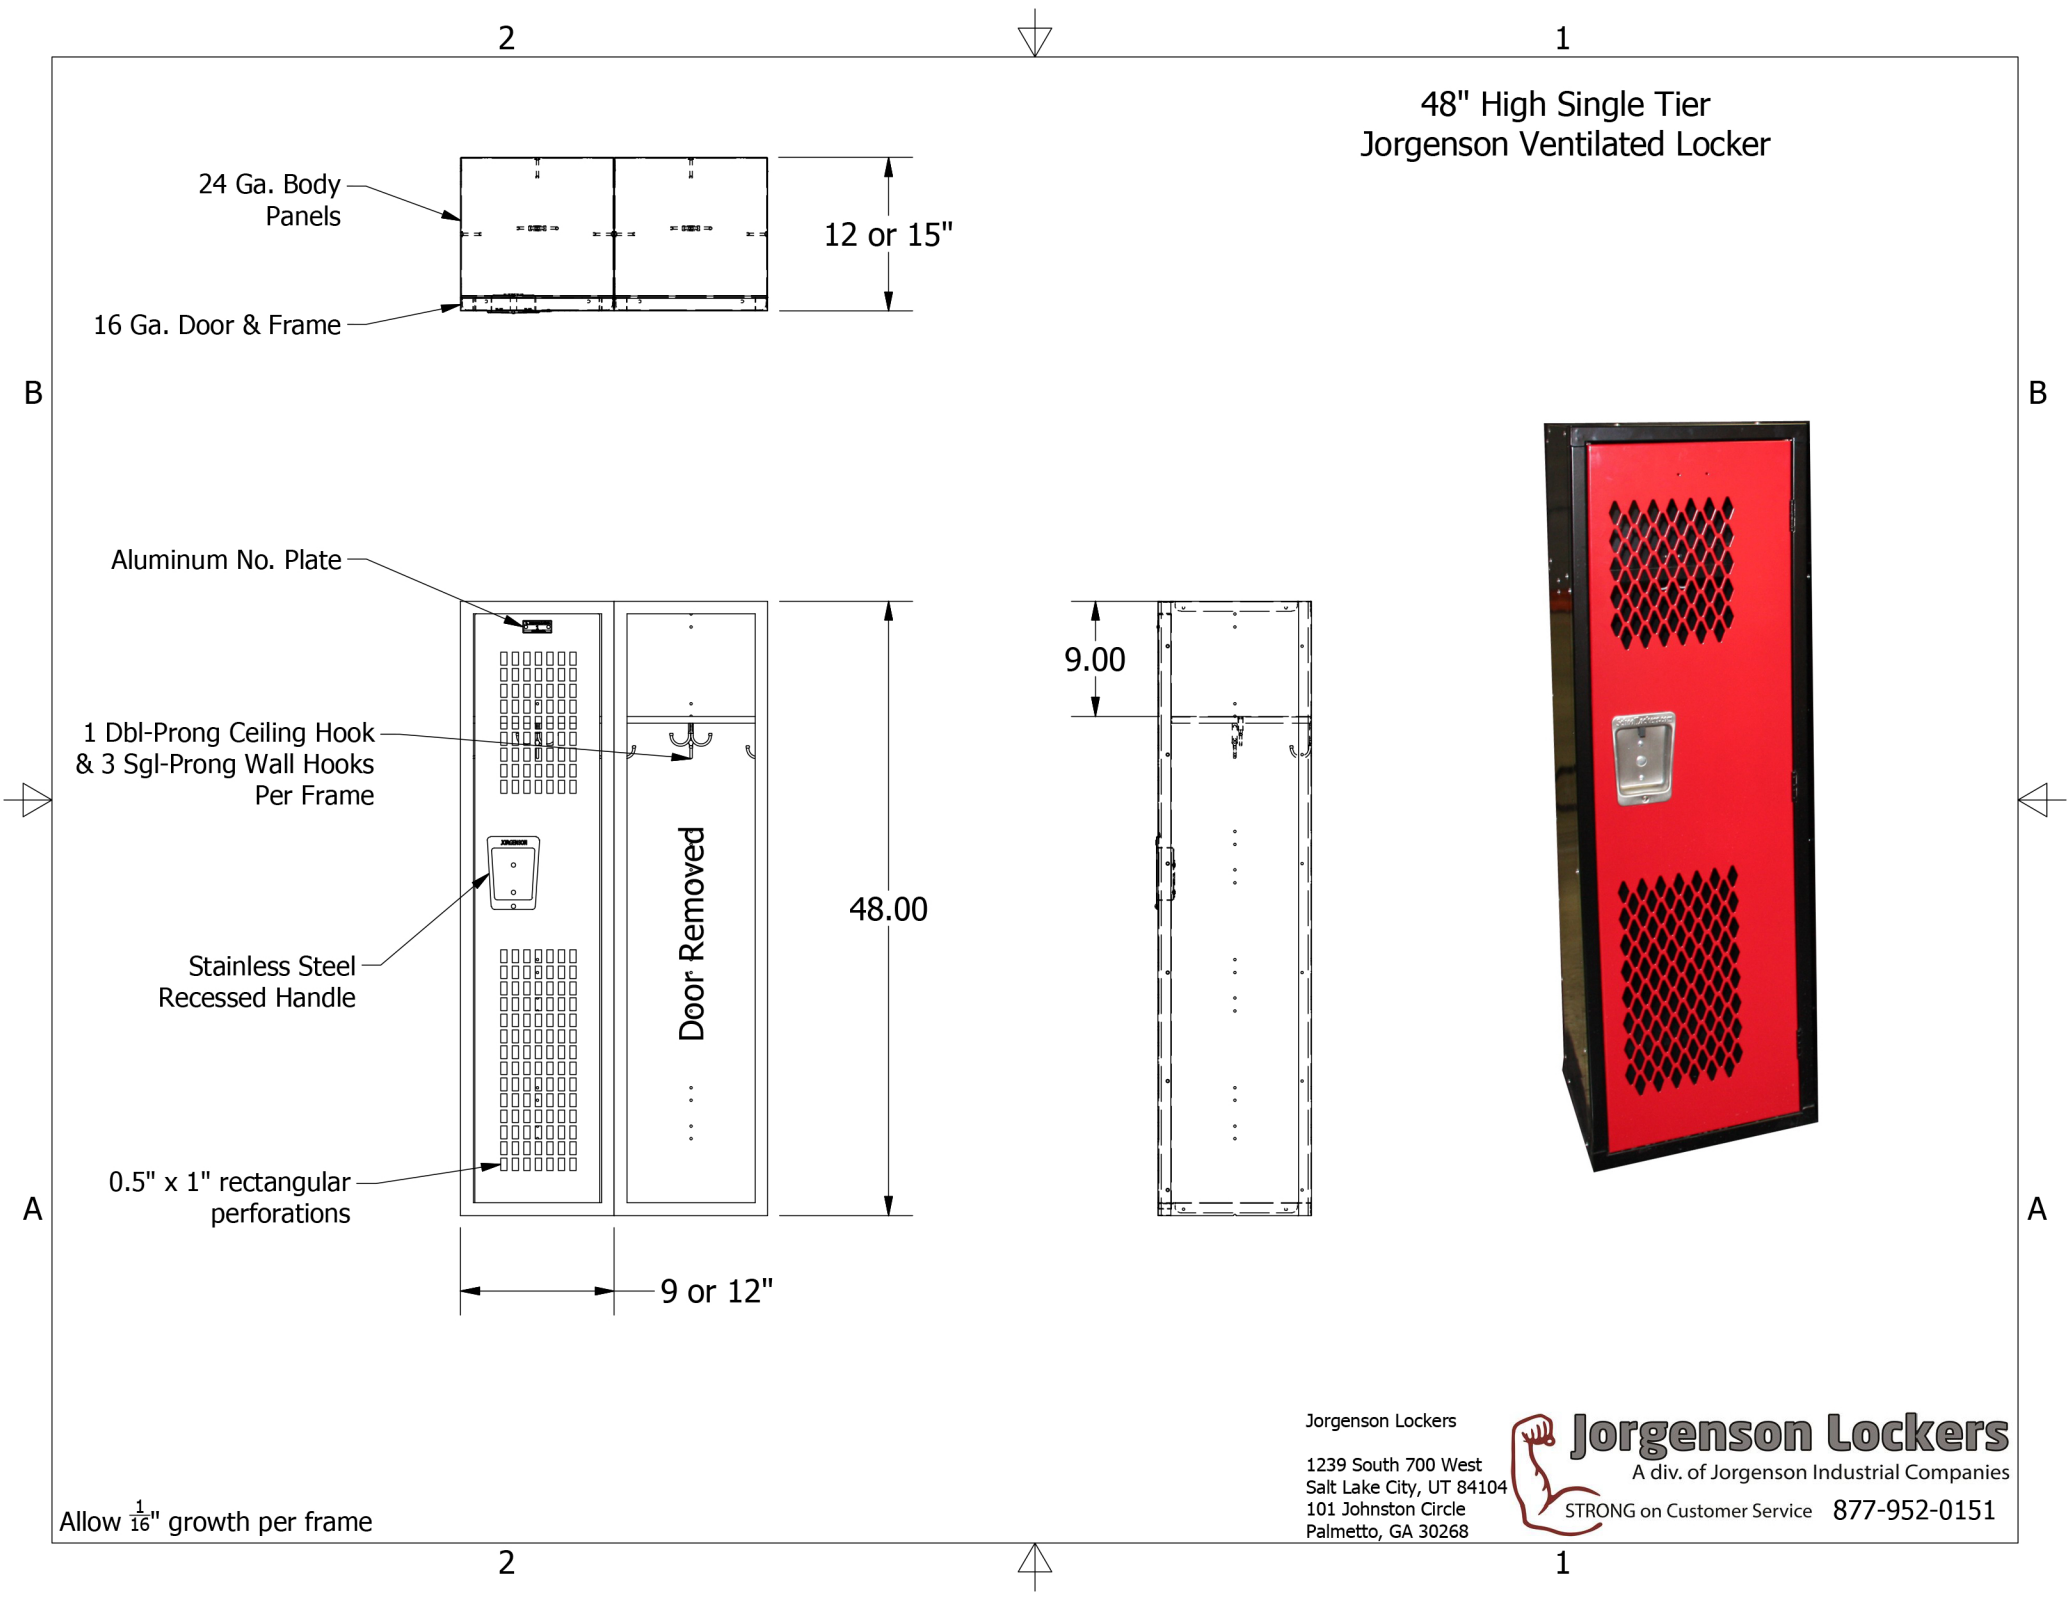

48" High Single Tier
Jorgenson Ventilated Locker

Allow $\frac{1}{16}$ " growth per frame

Jorgenson Lockers

1239 South 700 West
Salt Lake City, UT 84104
101 Johnston Circle
Palmetto, GA 30268

Jorgenson Lockers